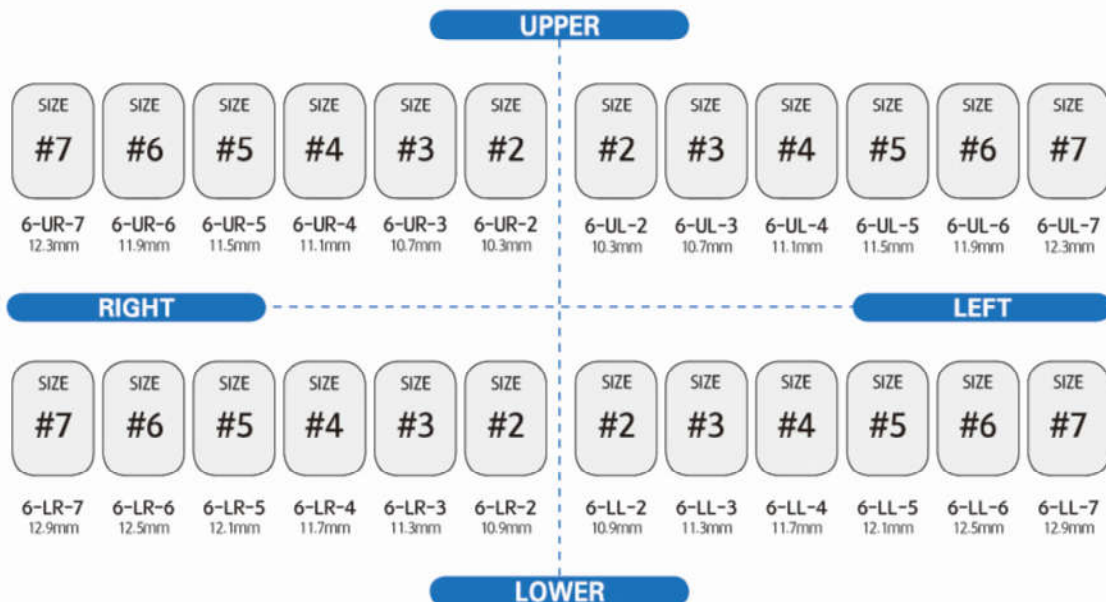

## Kit Configurations

**Perma Crown KIT**

**48pcs** (24Sizes × 2pcs)

**96pcs** (24Sizes × 4pcs)

**Perma Crown Refill**

**5pcs** (1pkg = 5pcs)

## Components

\*\* mm = Mesial-Distal

We reserve the rights to modify the design or specifications without prior to allow for the improvement.